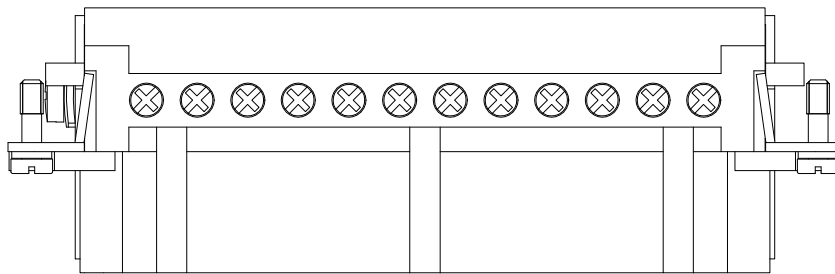

Diritti riservati All rights reserved

dimensions in mm

Date 29/11/06

Sign.

CNEF 24 T

femal insert, screw, 24P 16A 500V

Scale

1:1