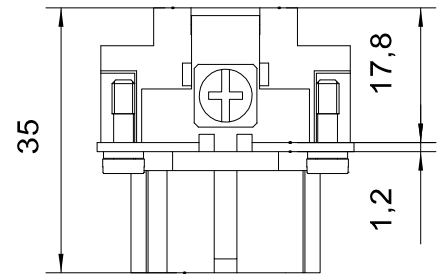

Diritti riservati All rights reserved

dimensions in mm

Date 29/11/06

Sign.

CNEF 24 T

femal insert, screw, 24P 16A 500V

Scale

1:1