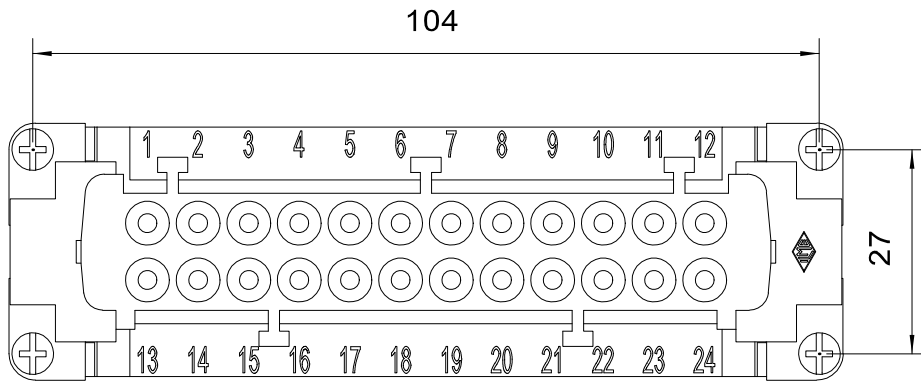

Diritti riservati All rights reserved

dimensions in mm

Date 29/11/06

Sign.

CNEF 24 T

femal insert, screw, 24P 16A 500V

Scale

1:1