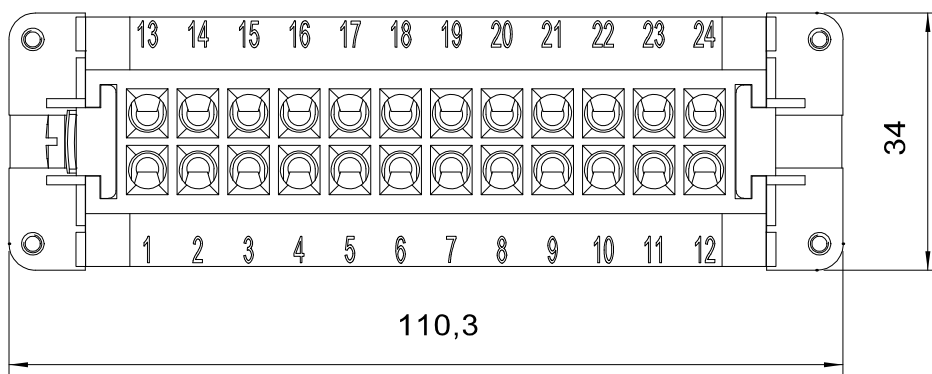

Diritti riservati All rights reserved

dimensions in mm

Date 29/11/06

Sign.

CNEF 24 T

femal insert, screw, 24P 16A 500V

Scale

1:1