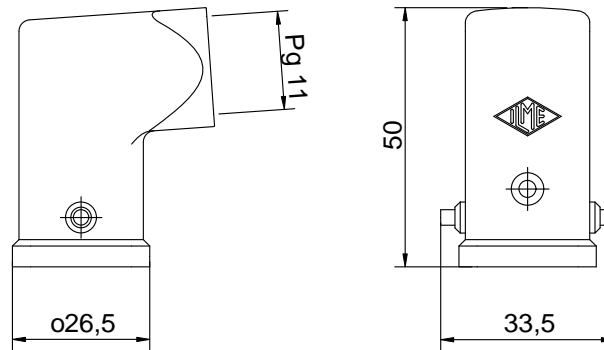

Diritti riservati All rights reserved

| | | | | |
|-------|------------|----------------------------|-------|---|
| | | | | |
| | | | | |
| | | | | |
| | | | | |
| Date | 23.10.2006 | CKA 03 VAS | Scale | |
| Sign. | | metal hood side entry PG11 | 1:1 |  |