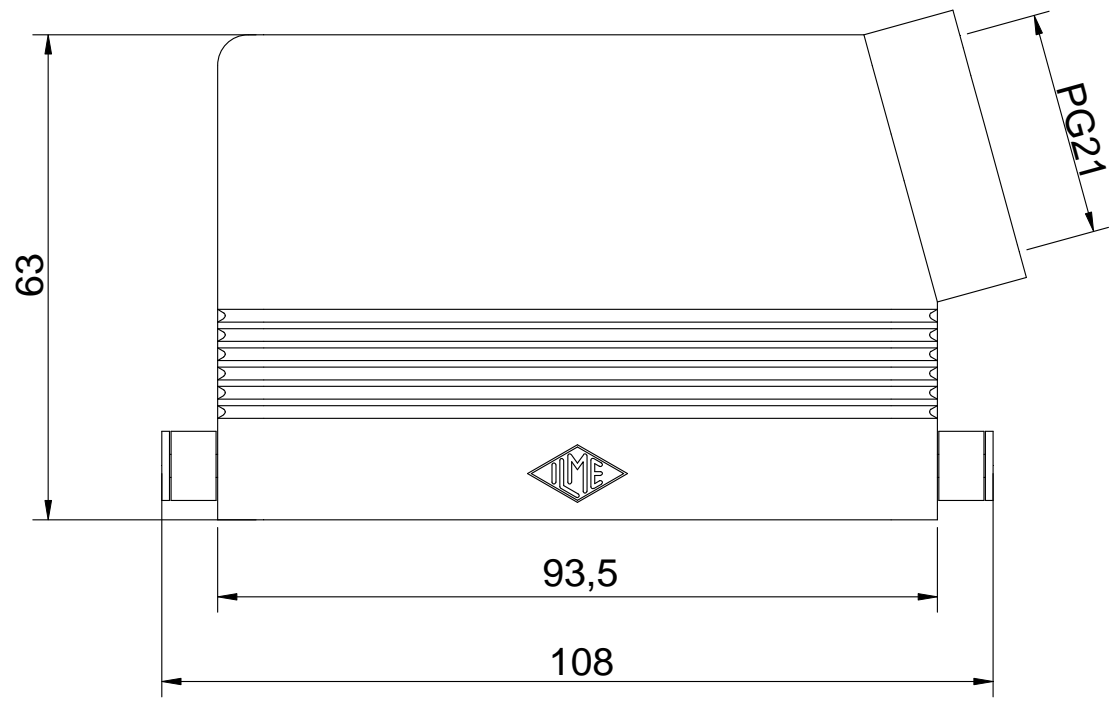

Diritti riservati All rights reserved

Date 14.12.2006	CHO 16 L	Scale	ILME
Sign.	hood side entry PG21	1:1	