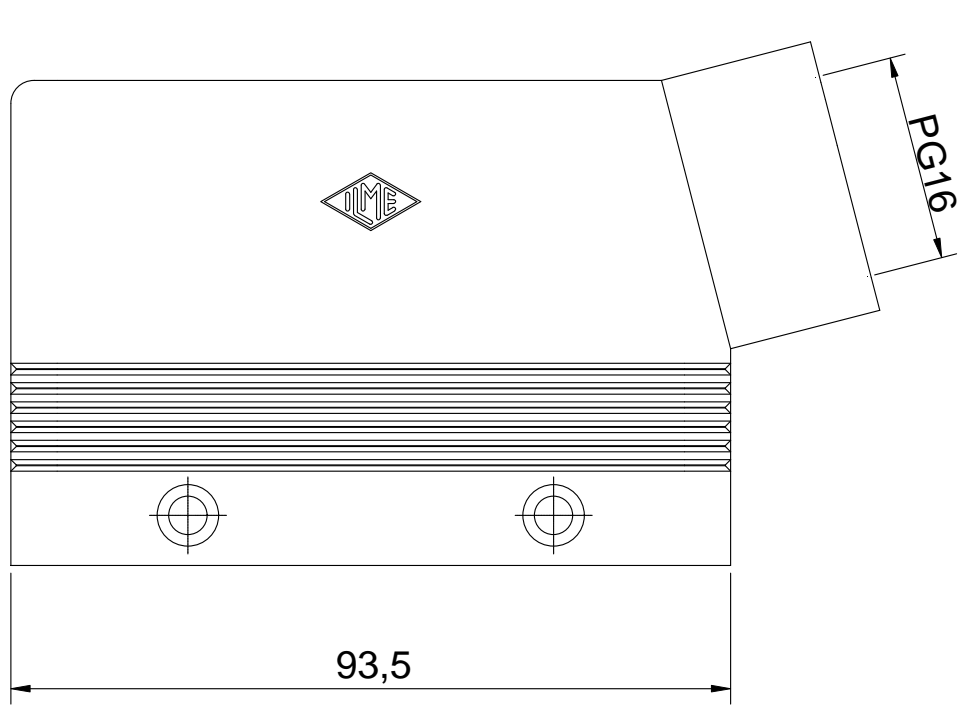

Diritti riservati All rights reserved

Date 10.01.2007	CHO 16	Scale	
Sign.	hood side entry PG21	1:1	