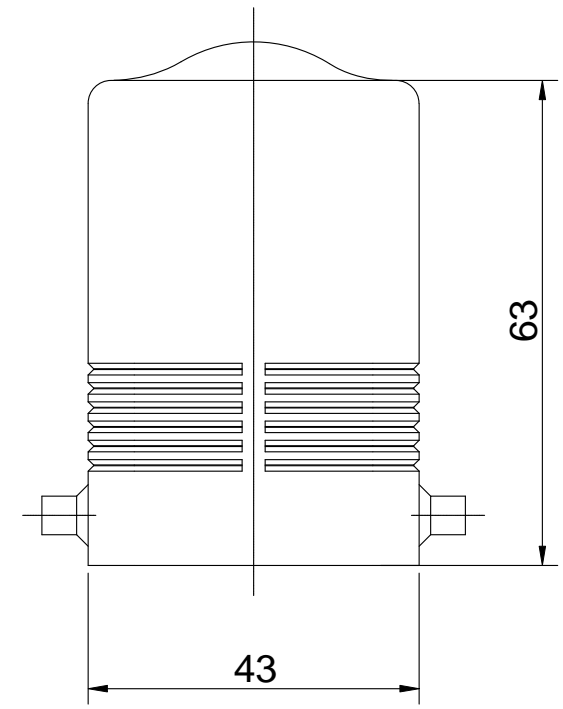

Diritti riservati All rights reserved

Date 10.01.2007	CHO 16	Scale	
Sign.	hood side entry PG21	1:1	