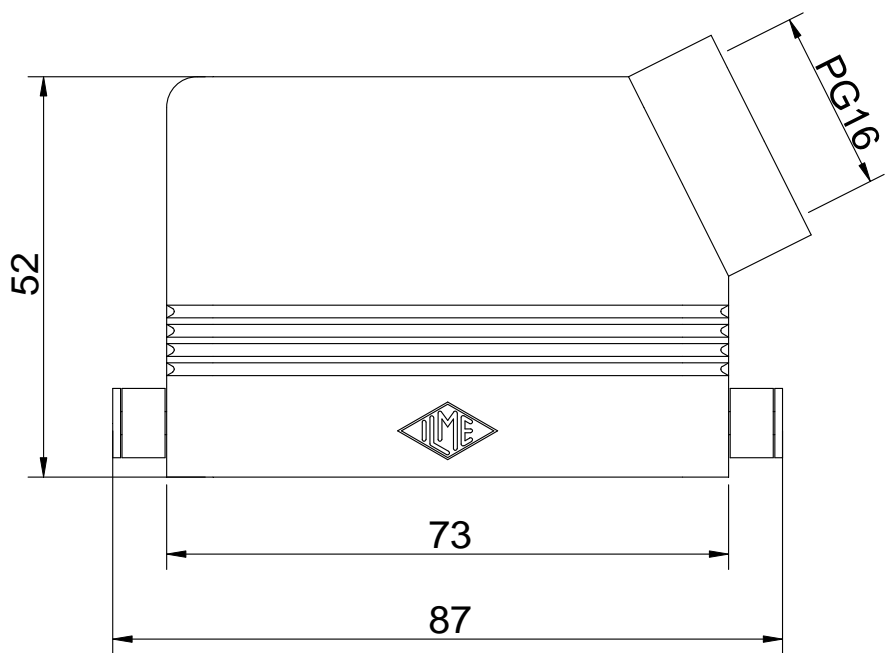

Diritti riservati | All rights reserved

Date 14.12.2006	CHO 10 L	Scale	
Sign.	hood side entry PG16	1:1	