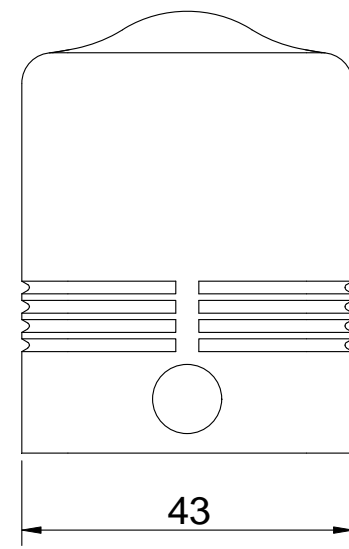

Diritti riservati | All rights reserved

Date 14.12.2006	CHO 10 L	Scale	
Sign.	hood side entry PG16	1:1	