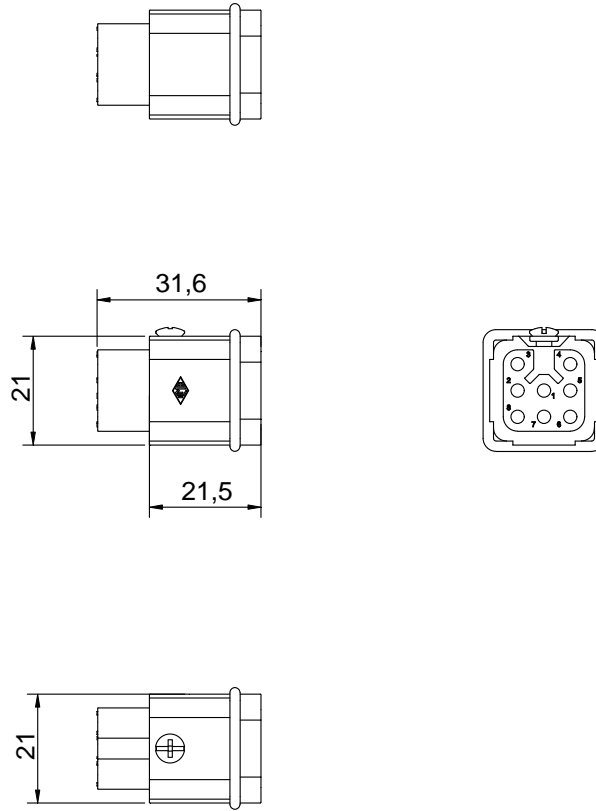

Diritti riservati All rights reserved

Date	29.11.2006	CDM 07	Scale	
Sign.		male insert, crimp, 07P 10A 250V	1:1	