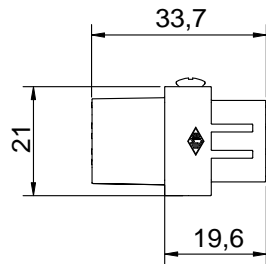

Diritti riservati All rights reserved

Date	29.11.2006	CDF 07	Scale	
Sign.		female insert, crimp, 07P 10A 250V	1:1	