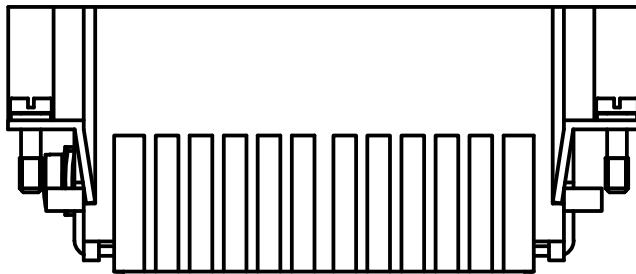

Diritti riservati All rights reserved

dimensions in mm	CDDM 72 male insert, crimp, 72P 10A 250V	Scale	
Date 07/09/09		1:1	
Sign. T.Tedeschi			