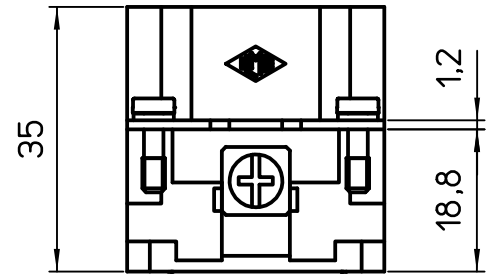

Diritti riservati All rights reserved

dimensions in mm	CDDM 72 male insert, crimp, 72P 10A 250V	Scale	
Date 07/09/09		1:1	
Sign. T.Tedeschi			