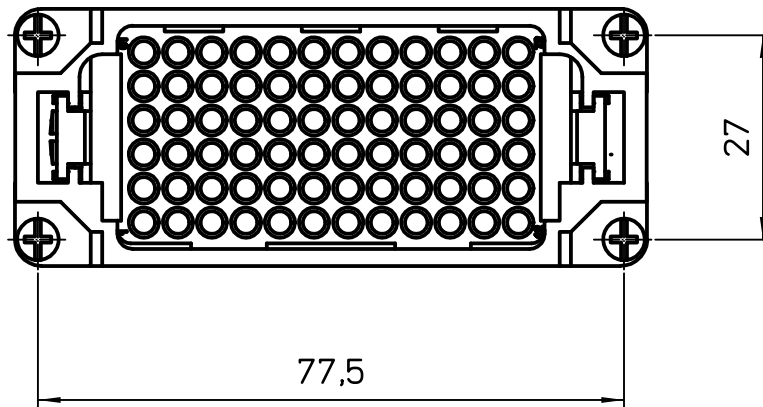

Diritti riservati All rights reserved

dimensions in mm	CDDM 72 male insert, crimp, 72P 10A 250V	Scale	
Date 07/09/09		1:1	
Sign. T.Tedeschi			