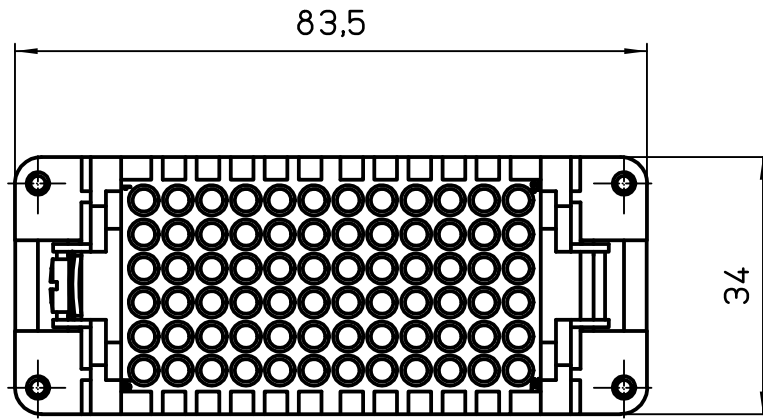

Diritti riservati All rights reserved

dimensions in mm	CDDM 72 male insert, crimp, 72P 10A 250V	Scale	
Date 07/09/09		1:1	
Sign. T.Tedeschi			