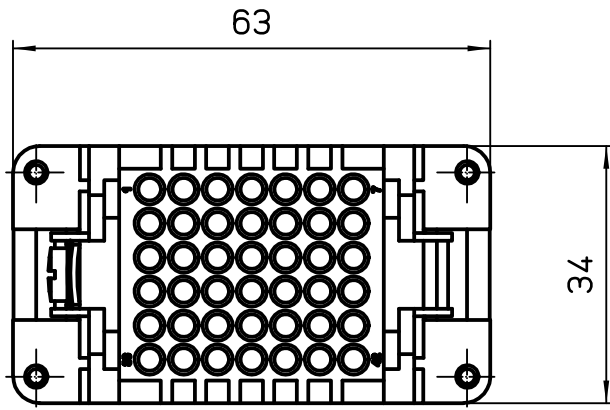

Diritti riservati All rights reserved

dimensions in mm	CDDM 42 male insert, crimp, 42P 10A 250V	Scale	
Date 07/09/09		1:1	
Sign. T.Tedeschi			