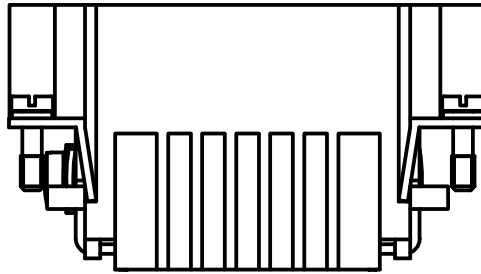

Diritti riservati All rights reserved

dimensions in mm	CDDM 42 male insert, crimp, 42P 10A 250V	Scale	
Date 07/09/09		1:1	
Sign. T.Tedeschi			