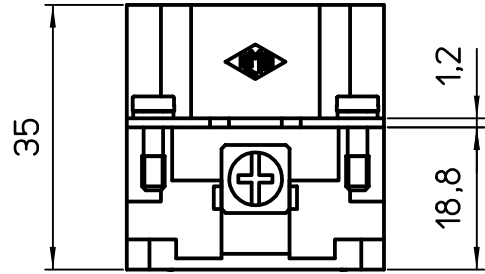

Diritti riservati All rights reserved

dimensions in mm	CDDM 42 male insert, crimp, 42P 10A 250V	Scale	
Date 07/09/09		1:1	
Sign. T.Tedeschi			