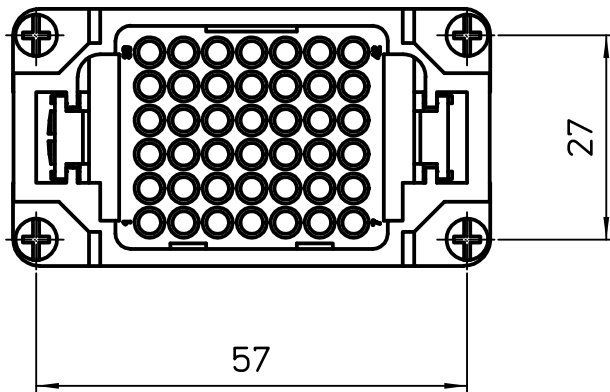

Diritti riservati All rights reserved

dimensions in mm	CDDM 42 male insert, crimp, 42P 10A 250V	Scale	
Date 07/09/09		1:1	
Sign. T.Tedeschi			