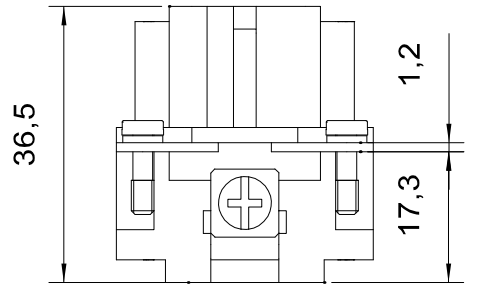

Diritti riservati All rights reserved

dimensions in mm		<b>CDDF 108</b> female insert, crimp, 108P 10A 250V	Scale 1:1	
Date	29/11/06			
Sign.				