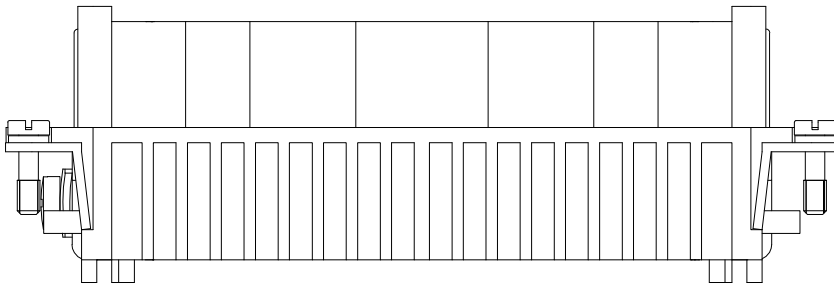

Diritti riservati All rights reserved

dimensions in mm		<b>CDDF 108</b> female insert, crimp, 108P 10A 250V	Scale 1:1	
Date	29/11/06			
Sign.				