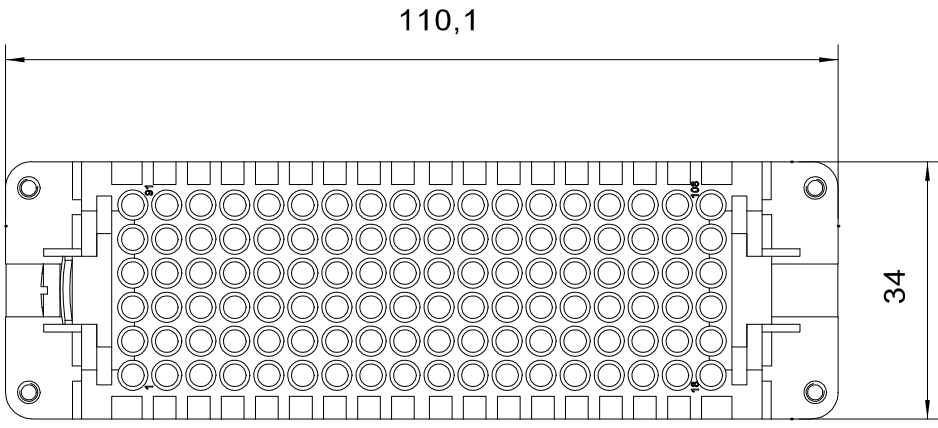

Diritti riservati All rights reserved

dimensions in mm		<b>CDDF 108</b> female insert, crimp, 108P 10A 250V	Scale 1:1	
Date	29/11/06			
Sign.				