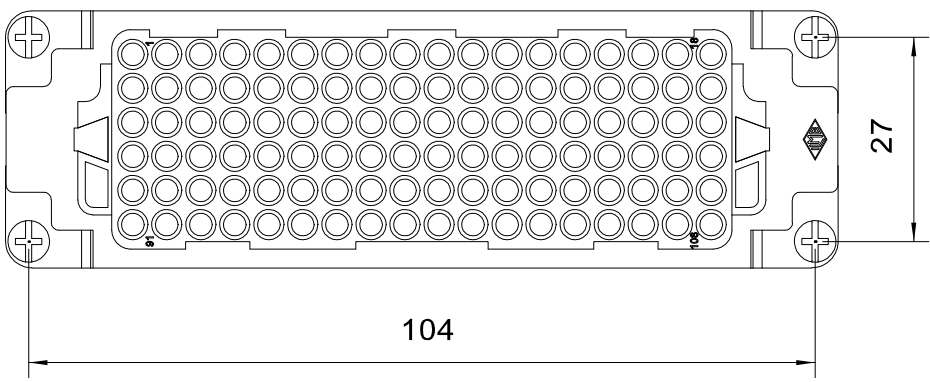

Diritti riservati All rights reserved

dimensions in mm		<b>CDDF 108</b> female insert, crimp, 108P 10A 250V	Scale 1:1	
Date	29/11/06			
Sign.				