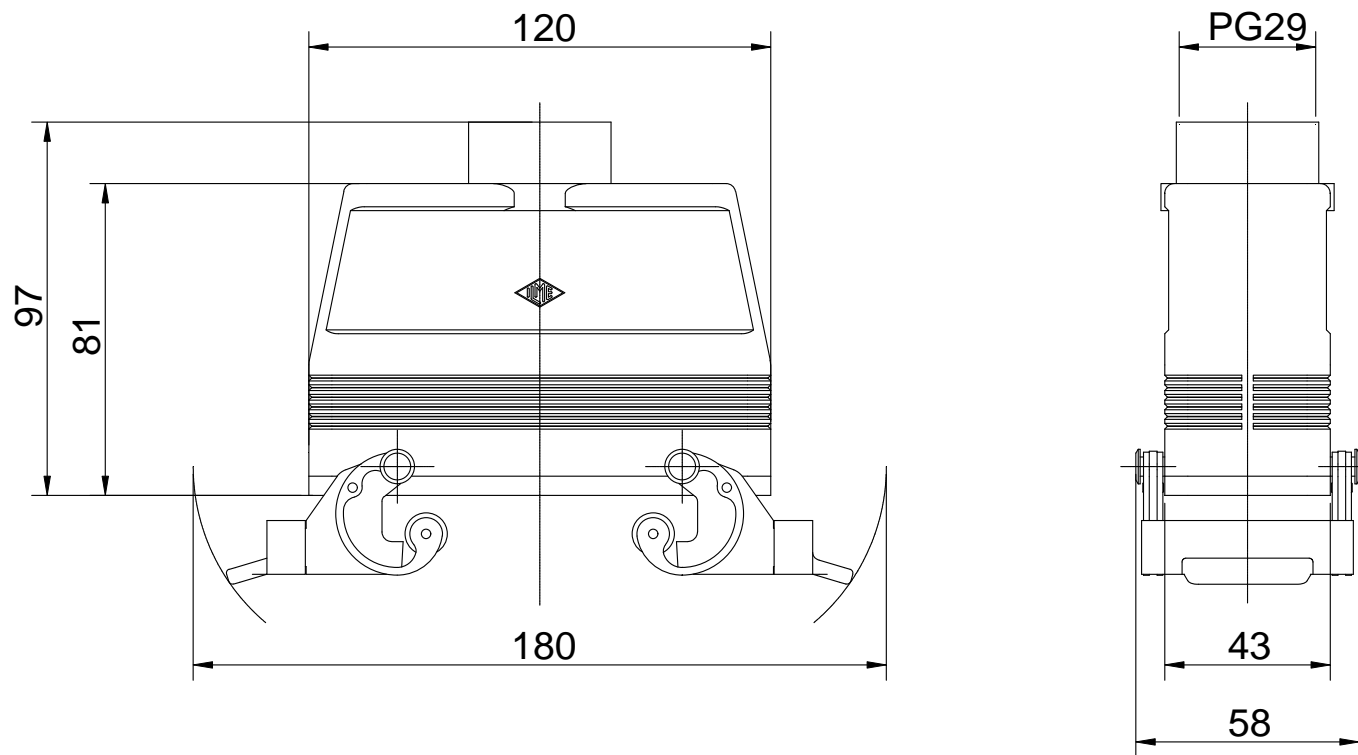

Diritti riservati All rights reserved

Date 04.01.2007	CAV 24 G29		Scale
Sign.	hood top entry with 2 lev. PG29		1:2
			