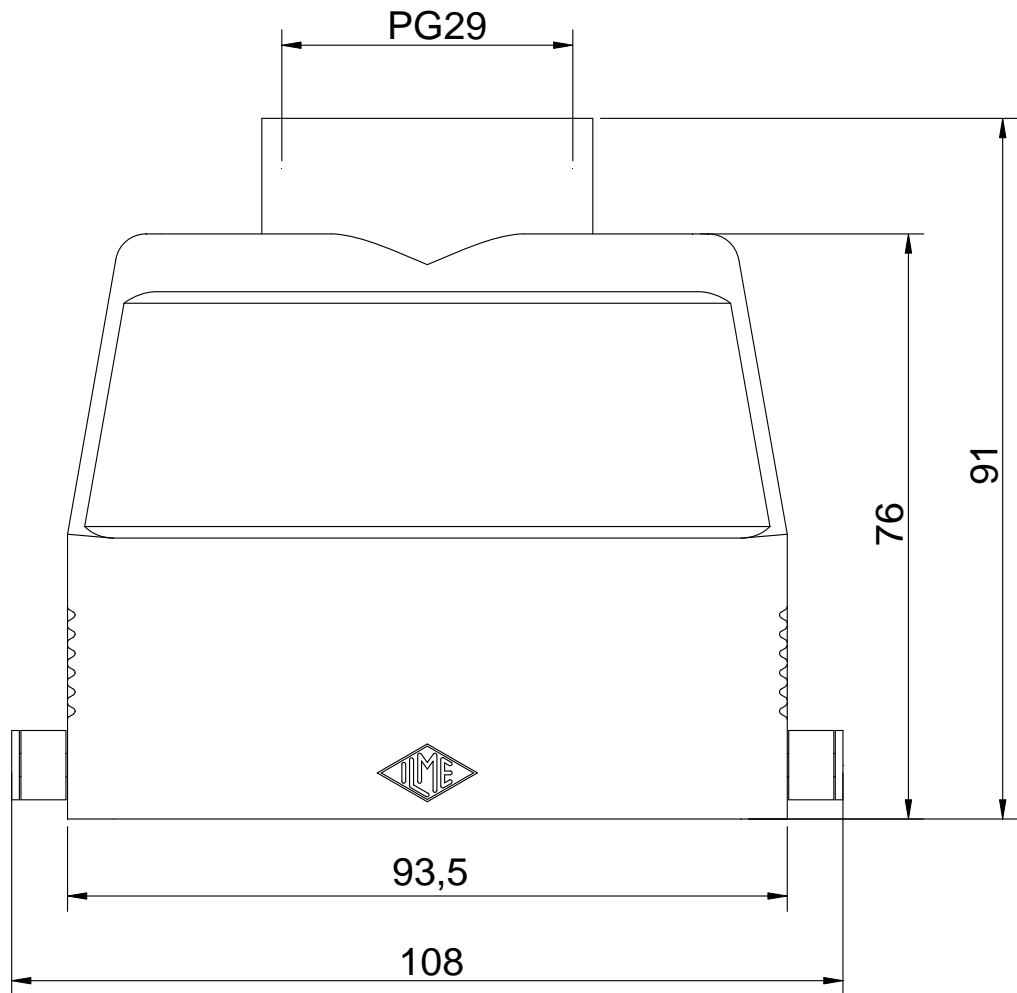

Diritti riservati All rights reserved

Date 14.12.2006	CAV 16 L29		Scale
Sign.	hood top entry PG29		1:1