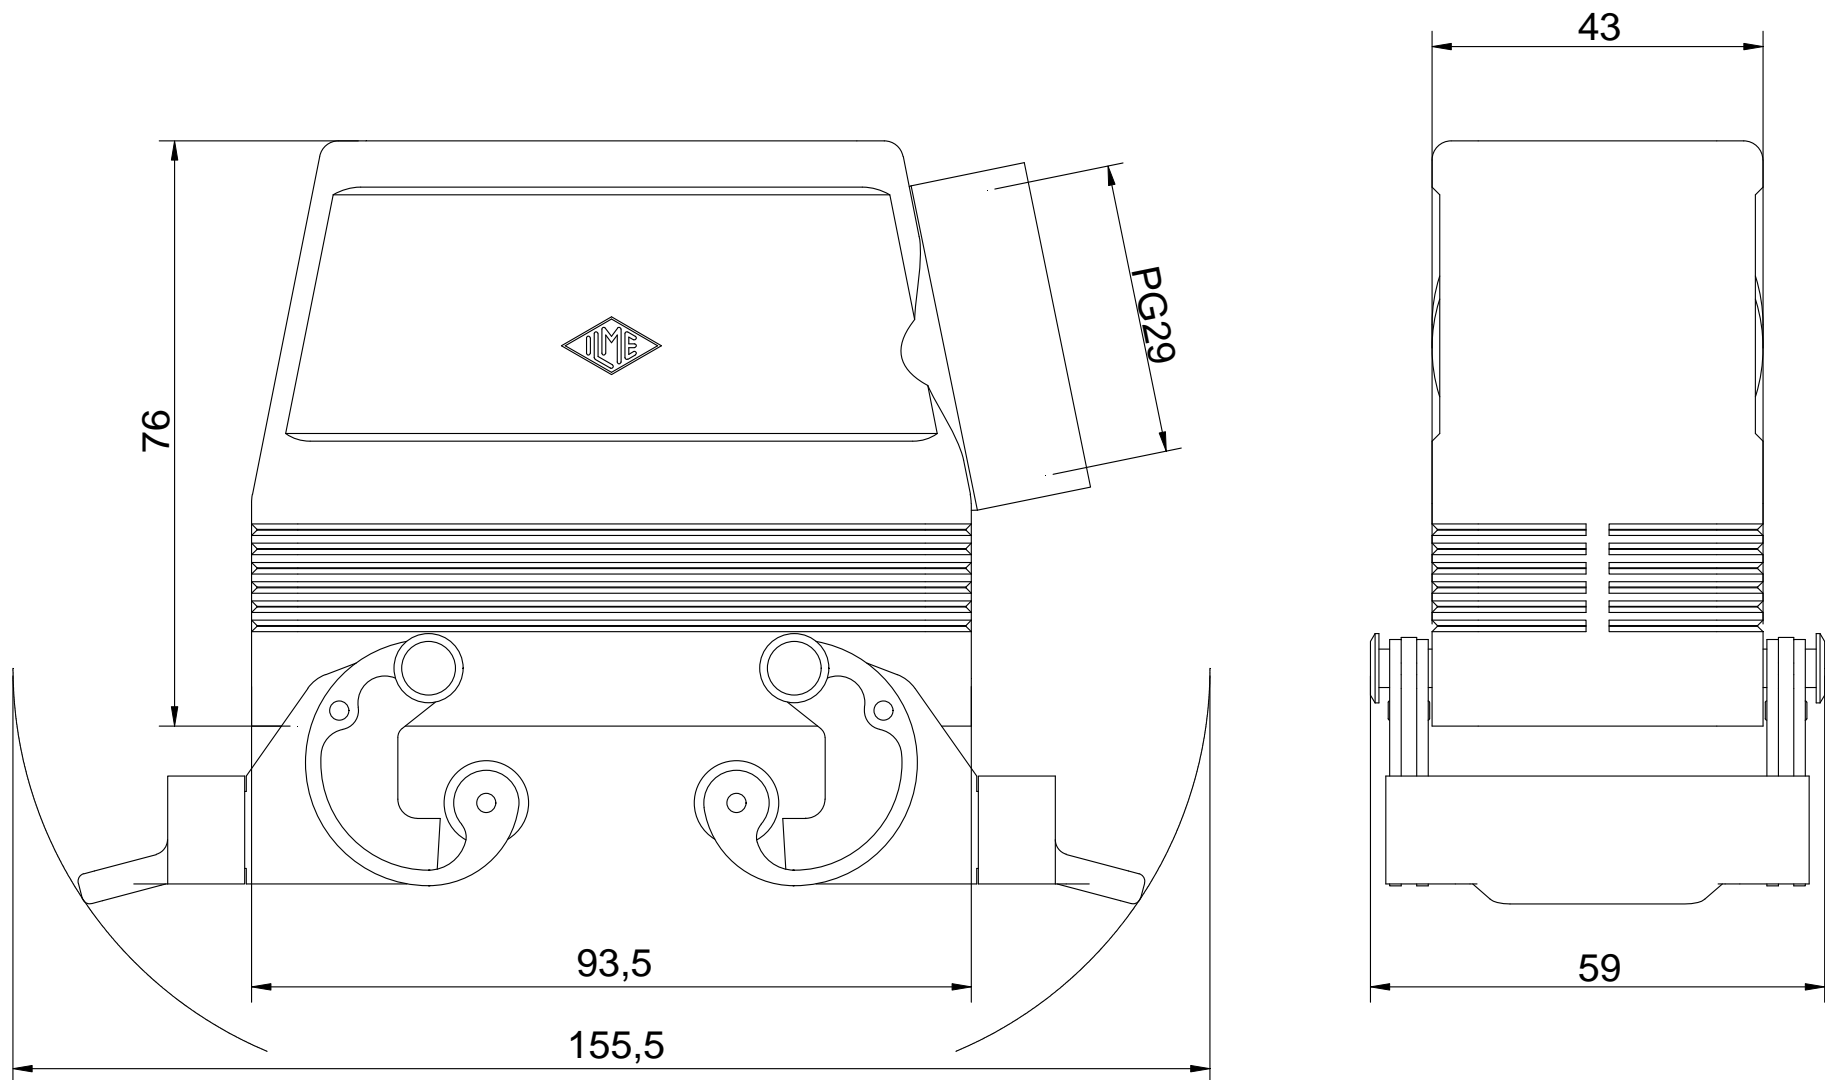

Diritti riservati All rights reserved

Date 14.12.2006	<b>CAO 16 X29</b>		Scale
Sign.	hood side entry with 2 lev. PG29		1:1
			