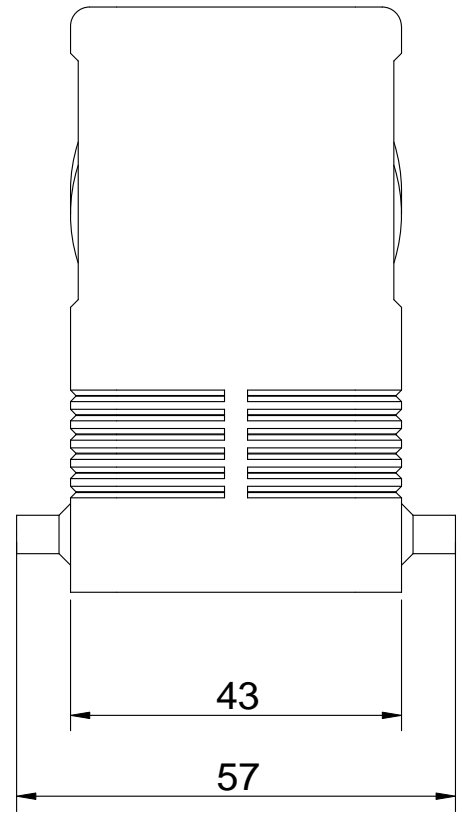

Diritti riservati All rights reserved

Date 14.12.2006	CAO 16.29		Scale
Sign.	hood side entry PG29		1:1
			