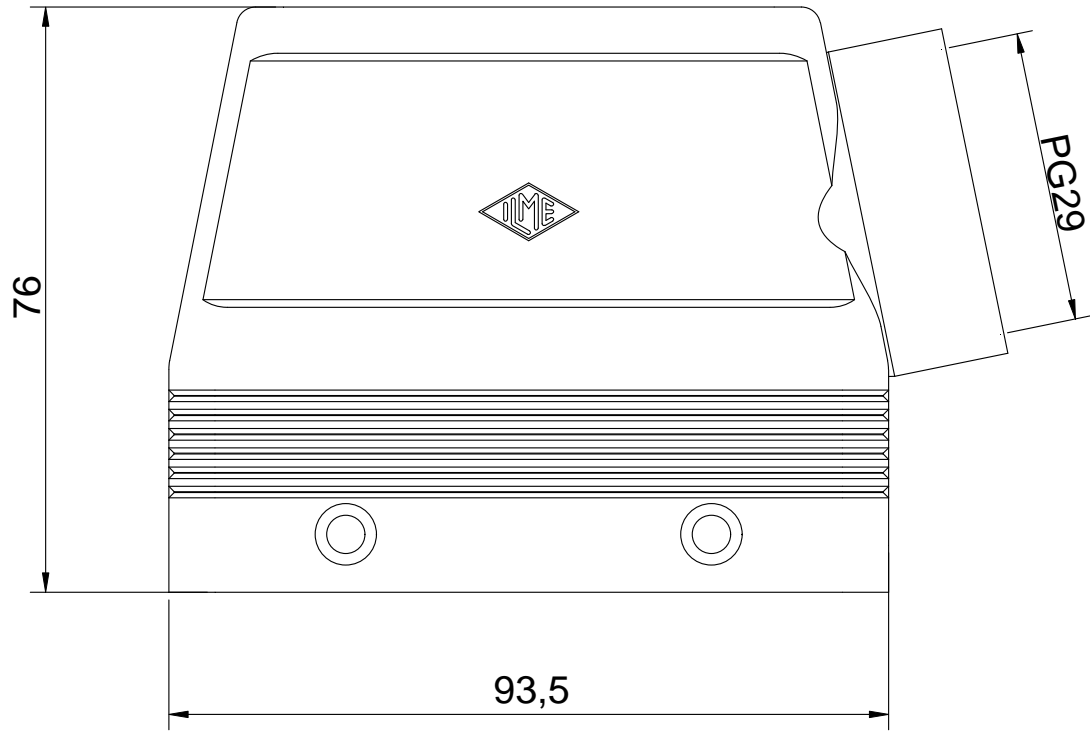

Diritti riservati All rights reserved

Date 14.12.2006	CAO 16.29		Scale
Sign.	hood side entry PG29		1:1
			